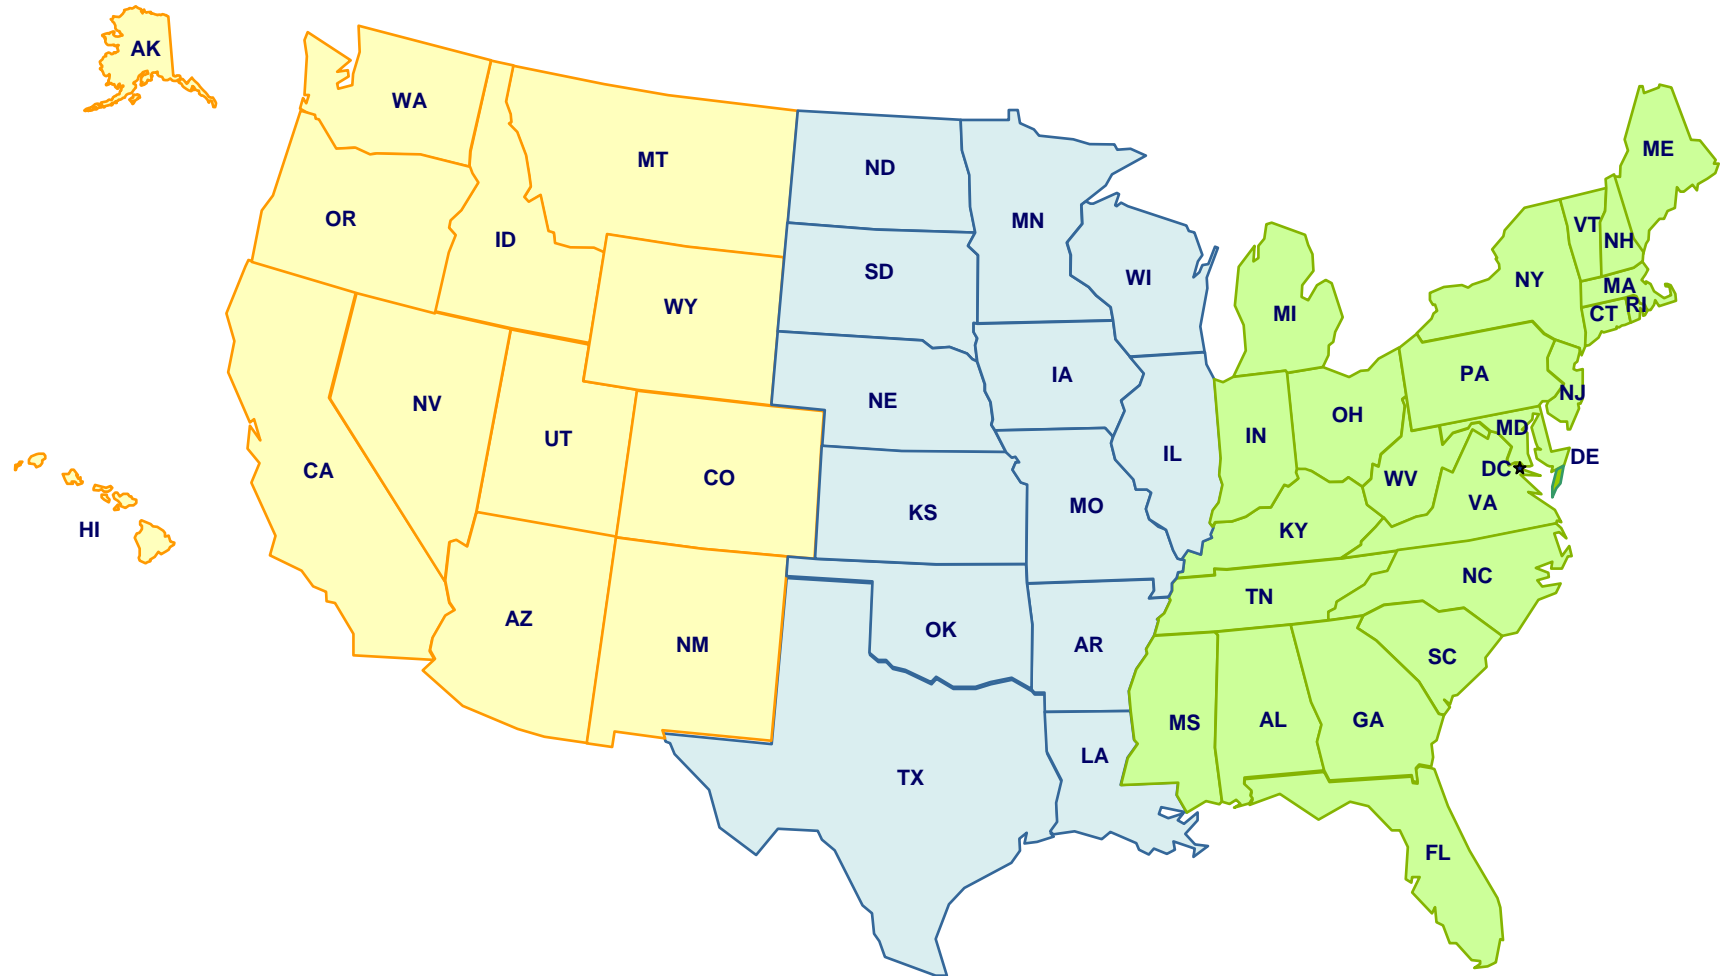

American General WorksiteSM Sales Territories

RVP	Region	Telephone	Cell
Gary Hardeman	West Region	(713) 831-8824	(832) 622-0594
Charles Avery	Central Region	(713) 831-2414	(281) 703-2070
Steve Howard	East Region	(713) 831-3350	(832) 628-1099